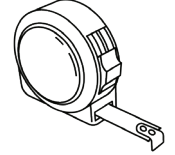

Table installation takes an average of 15-20 mins.

Before starting to installation, please read the scheme carefully.

Care: Wipe clean with a cloth dampened in a mild cleaner.

AKSESUARLAR / ACCESSORIES

KÖŞE SABİTLEME / CORNER FIXING ADET / PIECE : 4	YILDIZ BAŞLI CIVATA / STAR HEAD BOLT ADET / PIECE : 4
	
YILDIZ BAŞLI VİDA / STAR HEAD SCREW ADET / PIECE : 6	RONDELA / WASHER ADET / PIECE : 4
	

GEREKLİ OLACAK EKİPMANLAR / THE TOOLS YOU'LL NEED

Şarjlı Matkap / Electric Screwdriver

Çekiç / Hammer

Tornavida (Yıldız) / Phillips Screwdriver

Metre / Measuring Tape

**DİKKAT / CAUTION**