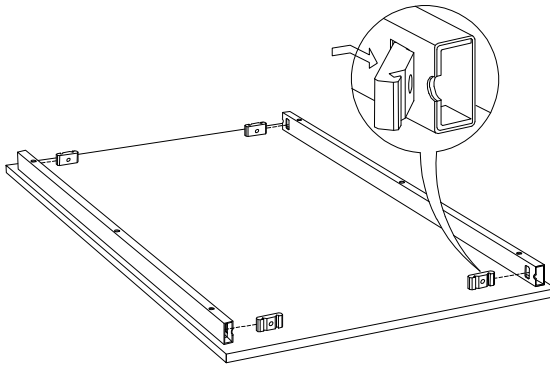

1

2

3

4

5

6

MASA MONTAJ KILAVUZU
TABLE INSTALLATION GUIDE

Montaj video'sunu izlemek için kare kodu telefonunuzda okutun.
To watch installation video, please scan QR Code on your phone.

Table installation takes an average of 15-20 mins.

Before starting to installation, please read the scheme carefully.

Care: Wipe clean with a cloth dampened in a mild cleaner.

AKSESUARLAR / ACCESSORIES

KÖŞE SABİTLEME / CORNER FIXING ADET / PIECE : 4	YILDIZ BAŞLI CIVATA / STAR HEAD BOLT ADET / PIECE : 4
	
YILDIZ BAŞLI VİDA / STAR HEAD SCREW ADET / PIECE : 6	RONDELA / WASHER ADET / PIECE : 4
	